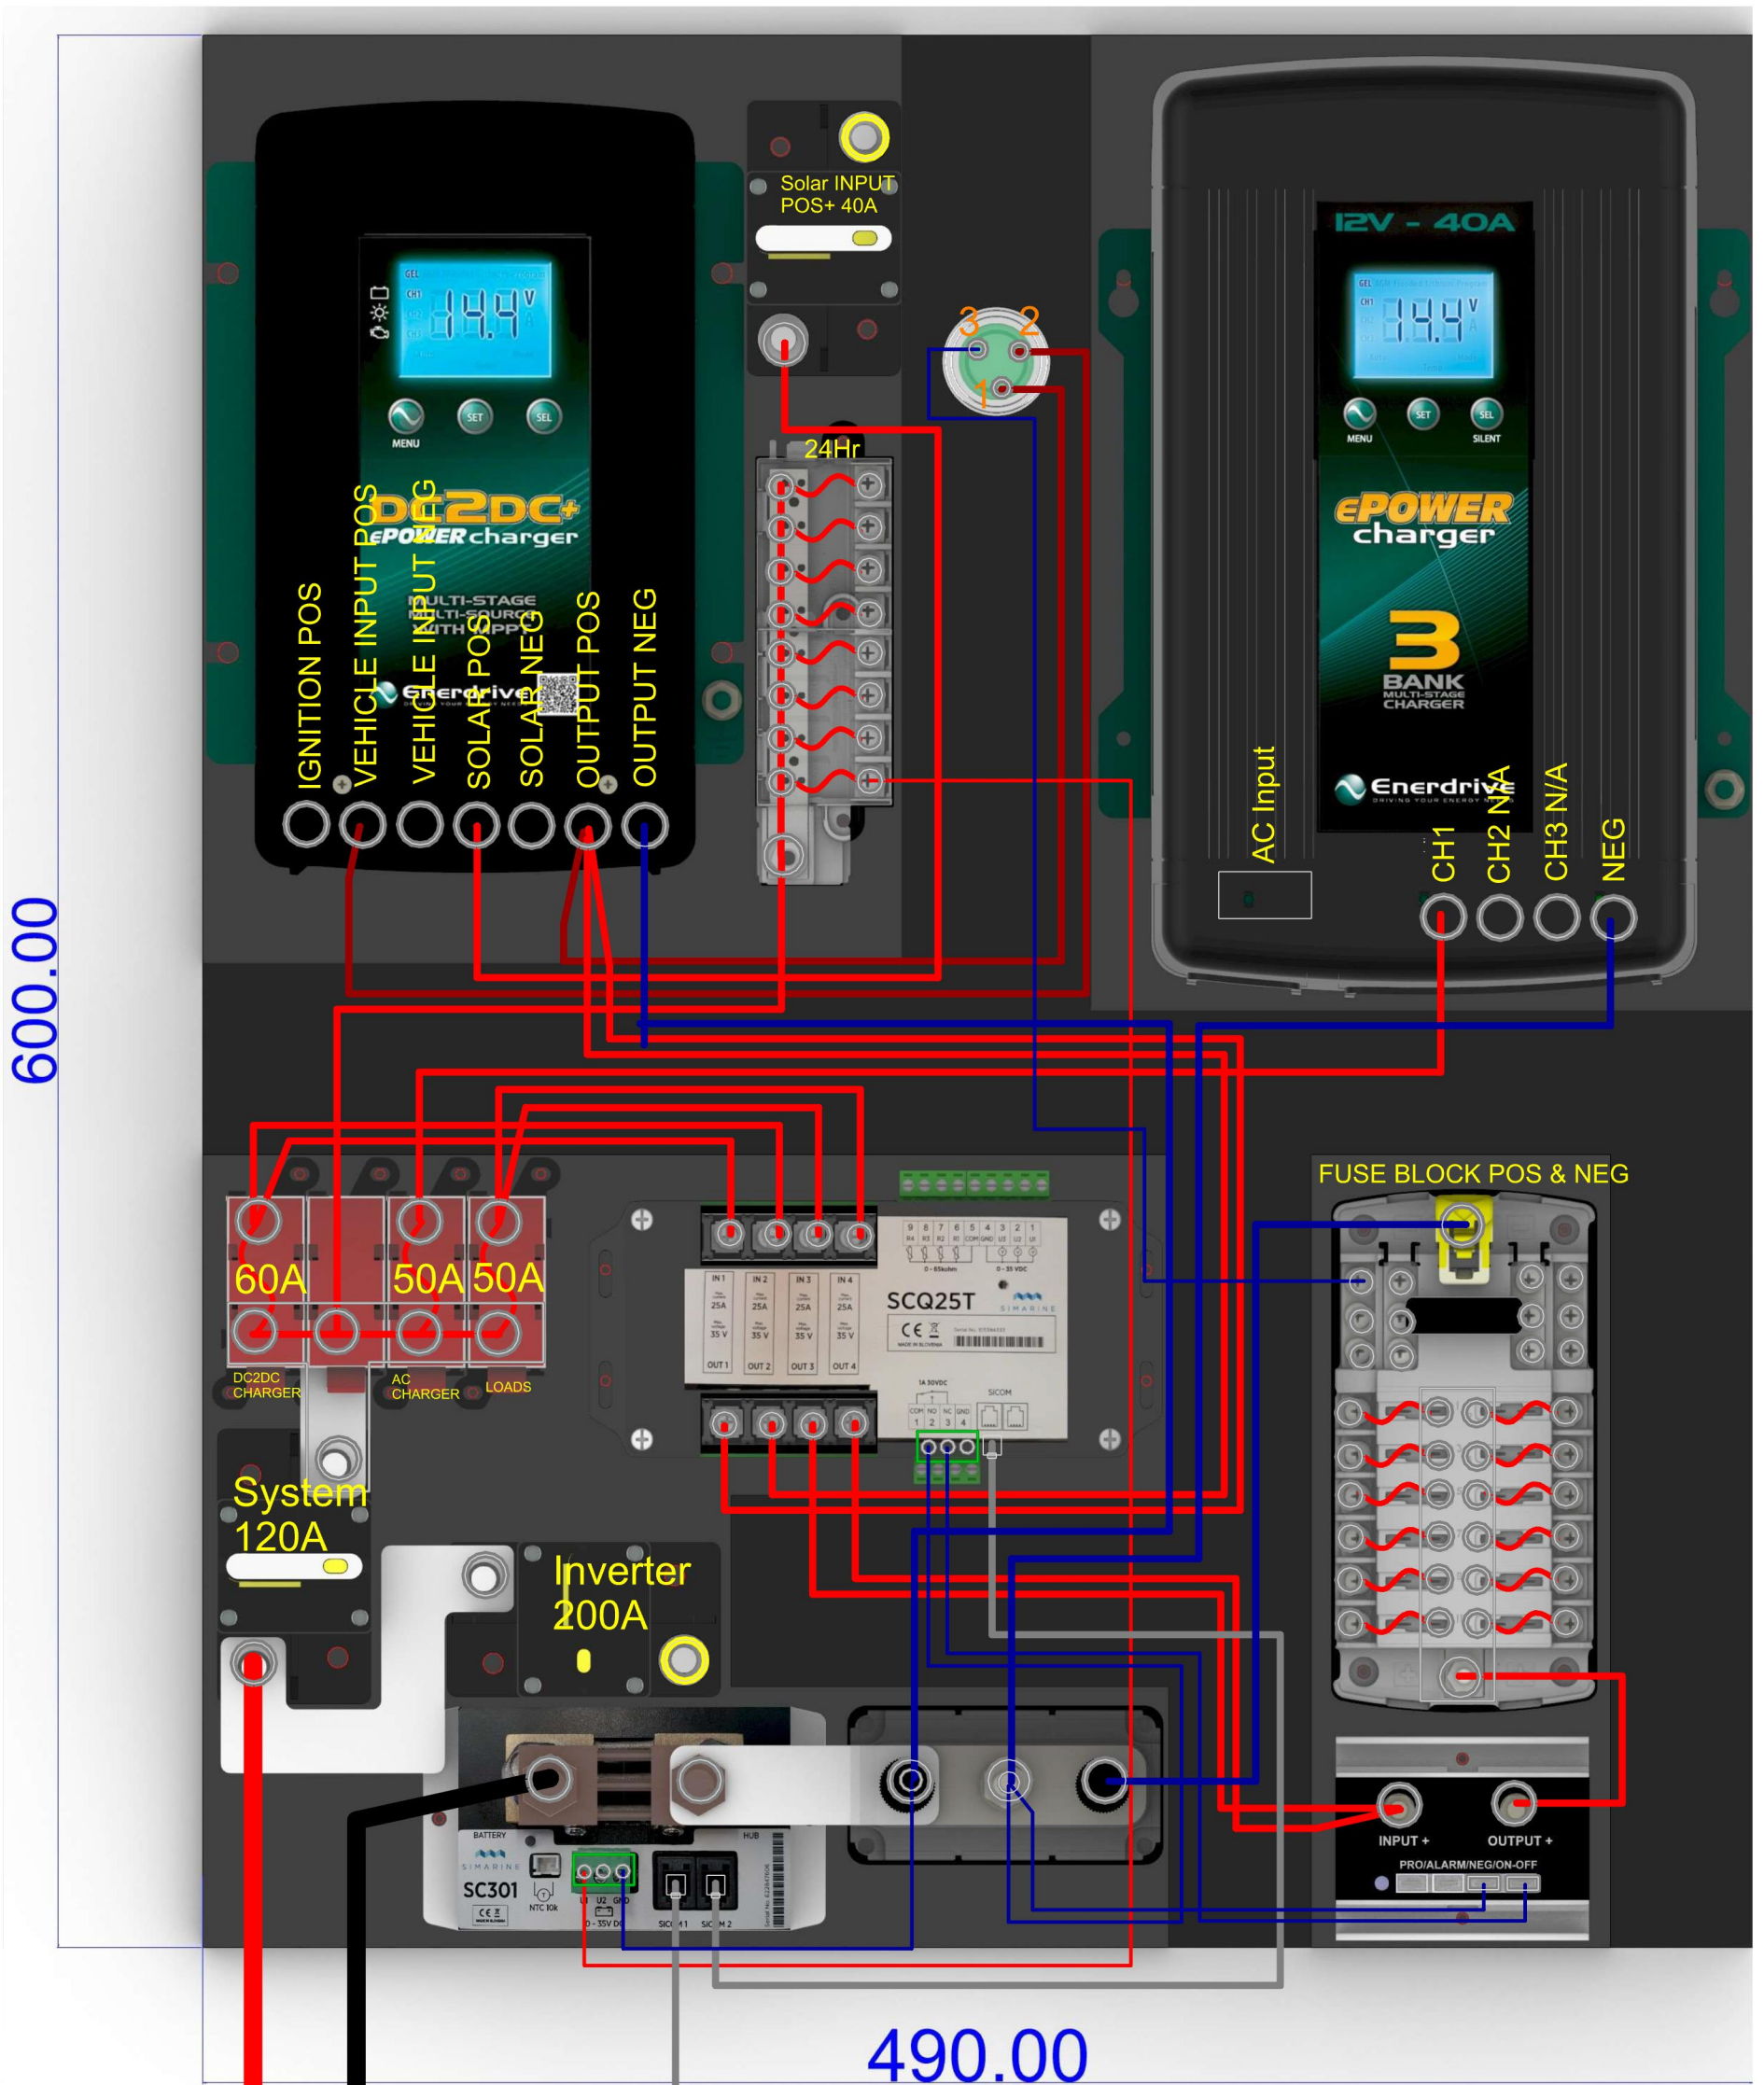

# eSYS-D

600.00

490.00

To Simarine Splitter

## Battery

W-490mm x H-600mm x D-100mm